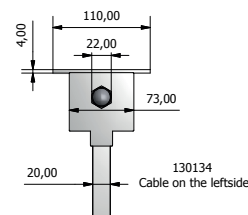

IP
67

RAL

LED

Marine Outdoor

B 315x70

Marine Outdoor is a LED Exit Light built for the outer decks of cruise ships. The luminaire comply to SOLAS II-1/42-1 (MSC.11(55)) and EN 1838 requirements. The body and the frame of the symbolplate are made of powder painted A4 acid-proof steel. The electronics is vibration proof.

Pictograms according to EN ISO:7010, but can be customer specific.

Light source	LED
IP class	IP67
Supply voltage	230 V AC/DC
Cable length	3.6 m
Protection class	I
Input power	< 8 W / 15 VA
Body material	White stainless (A4) steel
Sign material	Polycarbonate
Weight	2 950 g
Mounting options	Surface
Country of origin	Finland
Standards	SOLAS II-1/42-1 (MSC.11(55)), EN 1838