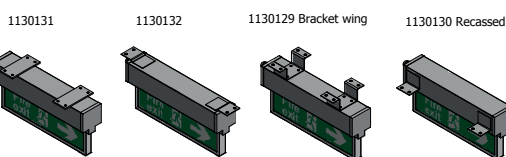

Attachement options

WIKROLUX

Oy Wikrolux Ab, Penviikintie 10, FI68600 Pietarsaari
Tel. +358 (0)6 723 4567, info@wikrolux.fi