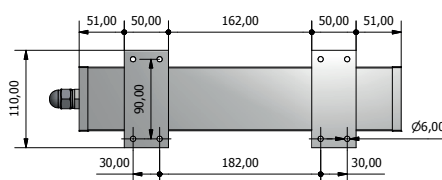

IP
67

RAL

LED

Marine Outdoor

B 315x70

Marine Outdoor is a LED Exit Light built for the outer decks of cruise ships. The luminaire comply to SOLAS II-1/42-1 (MSC.11(55)) and EN 1838 requirements. The body and the frame of the symbolplate are made of powder painted A4 acid-proof steel. The electronics is vibration proof.

Pictograms according to EN ISO:7010, but can be customer specific.

Light source	LED
IP class	IP67
Supply voltage	230 V AC/DC
Cable length	3.6 m
Protection class	I
Input power	< 8 W / 15 VA
Body material	White stainless (A4) steel
Sign material	Polycarbonate
Weight	2 950 g
Mounting options	Surface
Country of origin	Finland
Standards	SOLAS II-1/42-1 (MSC.11(55)), EN 1838