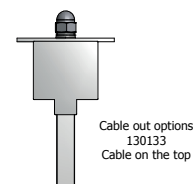

IP
67

RAL

LED

Marine Outdoor

B 315x70

Marine Outdoor is a LED Exit Light built for the outer decks of cruise ships. The luminaire comply to SOLAS II-1/42-1 (MSC.11(55)) and EN 1838 requirements. The body and the frame of the symbolplate are made of powder painted A4 acid-proof steel. The electronics is vibration proof.

Pictograms according to EN ISO:7010, but can be customer specific.

Light source	LED
IP class	IP67
Supply voltage	230 V AC/DC
Cable length	3.6 m
Protection class	I
Input power	< 8 W / 15 VA
Body material	White stainless (A4) steel
Sign material	Polycarbonate
Weight	2 950 g
Mounting options	Surface
Country of origin	Finland
Standards	SOLAS II-1/42-1 (MSC.11(55)), EN 1838