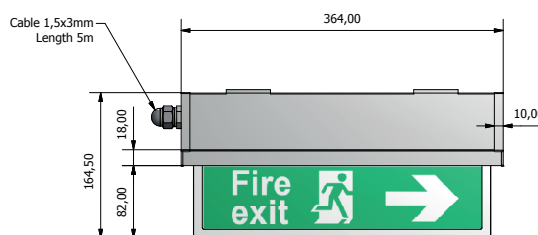

IP
67

RAL

LED

Marine Outdoor

B 315x70

Marine Outdoor is a LED Exit Light built for the outer decks of cruise ships. The luminaire comply to SOLAS II-1/42-1 (MSC.11(55)) and EN 1838 requirements. The body and the frame of the symbolplate are made of powder painted A4 acid-proof steel. The electronics is vibration proof.

Pictograms according to EN ISO:7010, but can be customer specific.

Light source	LED
IP class	IP67
Supply voltage	230 V AC/DC
Cable length	3.6 m
Protection class	I
Input power	< 8 W / 15 VA
Body material	White stainless (A4) steel
Sign material	Polycarbonate
Weight	2 950 g
Mounting options	Surface
Country of origin	Finland
Standards	SOLAS II-1/42-1 (MSC.11(55)), EN 1838